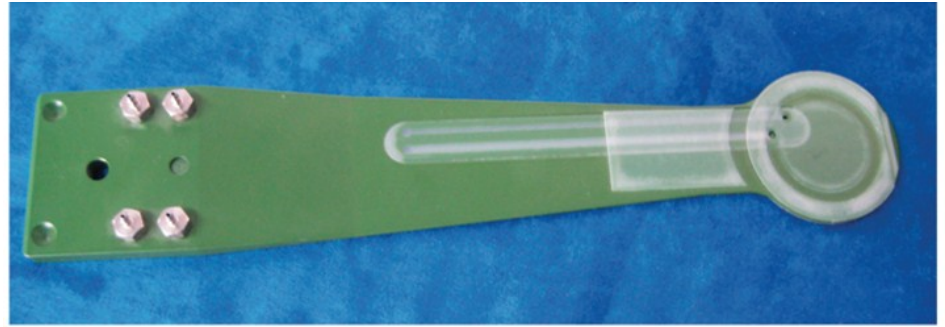

Parts for IPEC 676 / 776
& Gaard Microplanarizer

Ceramic and Aluminum Robot Wands and Tape Kits

0710-171027 Lower V-Band Clamp Ring

0710-717028 Upper V-Band Clamp Ring

1420-717038 PBT Retaining Ring

0735-722208 Bladder

150mm and 200mm Carrier Plates

Platen Bearing

Complete 676/776 Head Assy

0710-722029 Slurry Mesh

2805-737738 Riveted Pad Backer