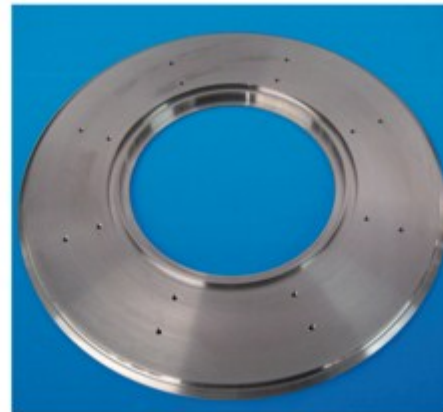

Parts for IPEC 676 / 776
& Gaard Microplanarizer

Ceramic and Aluminum Robot Wands and Tape Kits

0710-171027 Lower V-Band Clamp Ring

0710-717028 Upper V-Band Clamp Ring

1420-717038 PBT Retaining Ring

0735-722208 Bladder

150mm and 200mm Carrier Plates

Platen Bearing

Complete 676/776 Head Assy

0710-722029 Slurry Mesh

2805-737738 Riveted Pad Backer